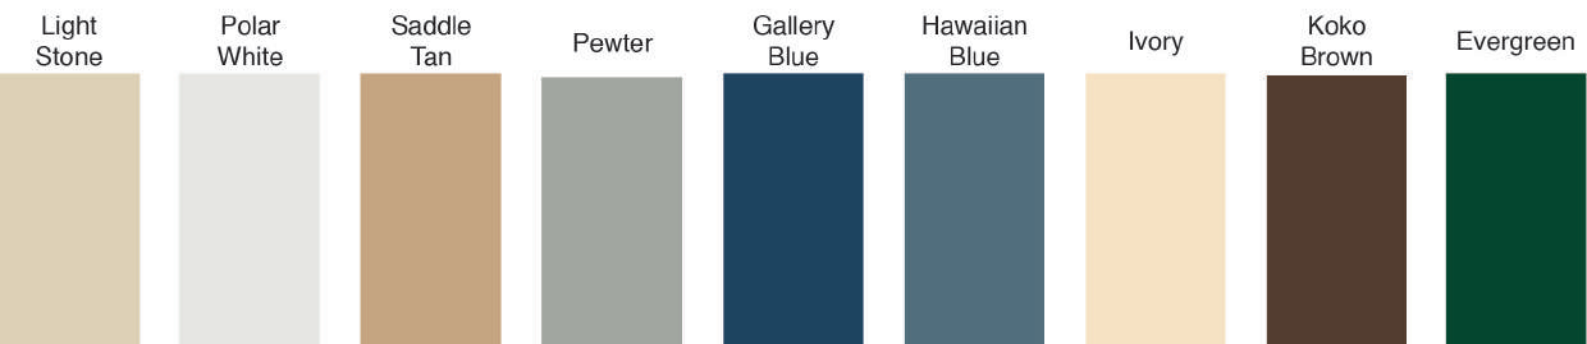

The GOLD Standard In Metal Manufacturing

Open to the Public

Fairlie Metal House

Metal • Roofing • Siding

903-413-8938

4218 E State Hwy 11
Commerce, TX 75428

www.fairliemetalhouse.com

PROUDLY FINISHED WITH
SHERWIN-WILLIAMS
Coil Coatings

*Actual colors may vary from samples shown. Actual color chips available upon request

*All Colors Available in Both 26 and 29 Gauge

***Prime Material**

29 GA and 26 GA

PBR Panel

3' AG PANEL

Open to the Public